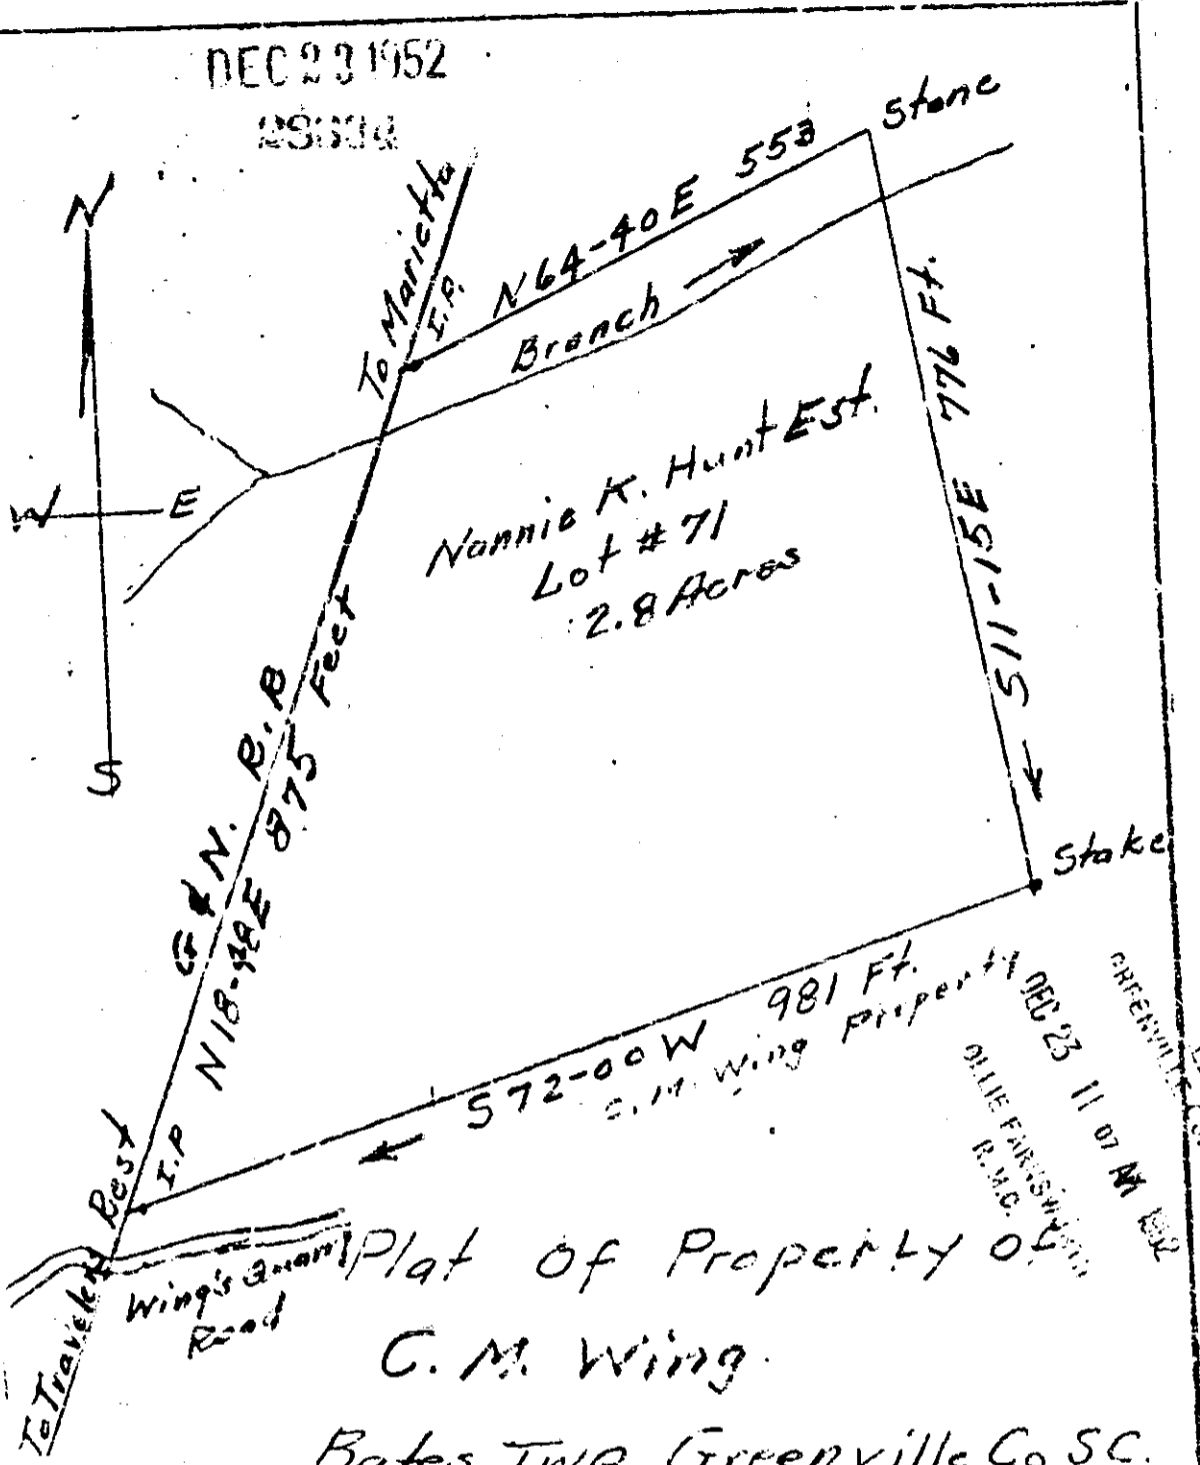

DEC 23 1952

129334

Nannie K. Hunt Est.
Lot # 71
2.8 Acres

572-00 W 981 Ft.
C.M. Wing Property

To Traveler's Rest
Wing's Quarry Road

Plat of Property of

C. M. Wing.

Bates Twp. Greenville Co., S.C.

Survey by H.S. Frickman 10/11/51
& H.L. Dunahoo 11/15/51

Scale 1" = 200'

Traced by T. T. Dill

Recorded December 23rd. 1952 at 11:07 A. M. #28334

GREENVILLE CO. S.C.
DEC 23 11 07 AM 1952
DILL FURNISHING CO.
R.M.C.